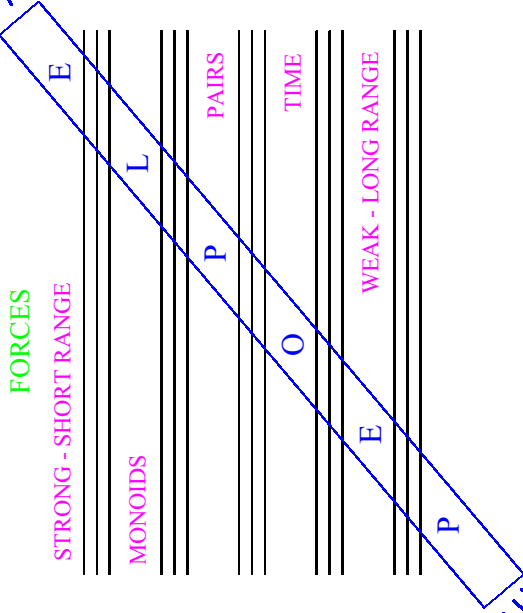

PAIRS

O

TIME

WEAK - LONG RANGE

P

E

ACTIVITY REALM

CELLULAR REALM

CONNECTION REALM

ICONIC REALM

SYMBOLIC REALM

MULTI FACETED WEALTH

FIGURE 2A

CREATED BY R. D. DAVIDSON